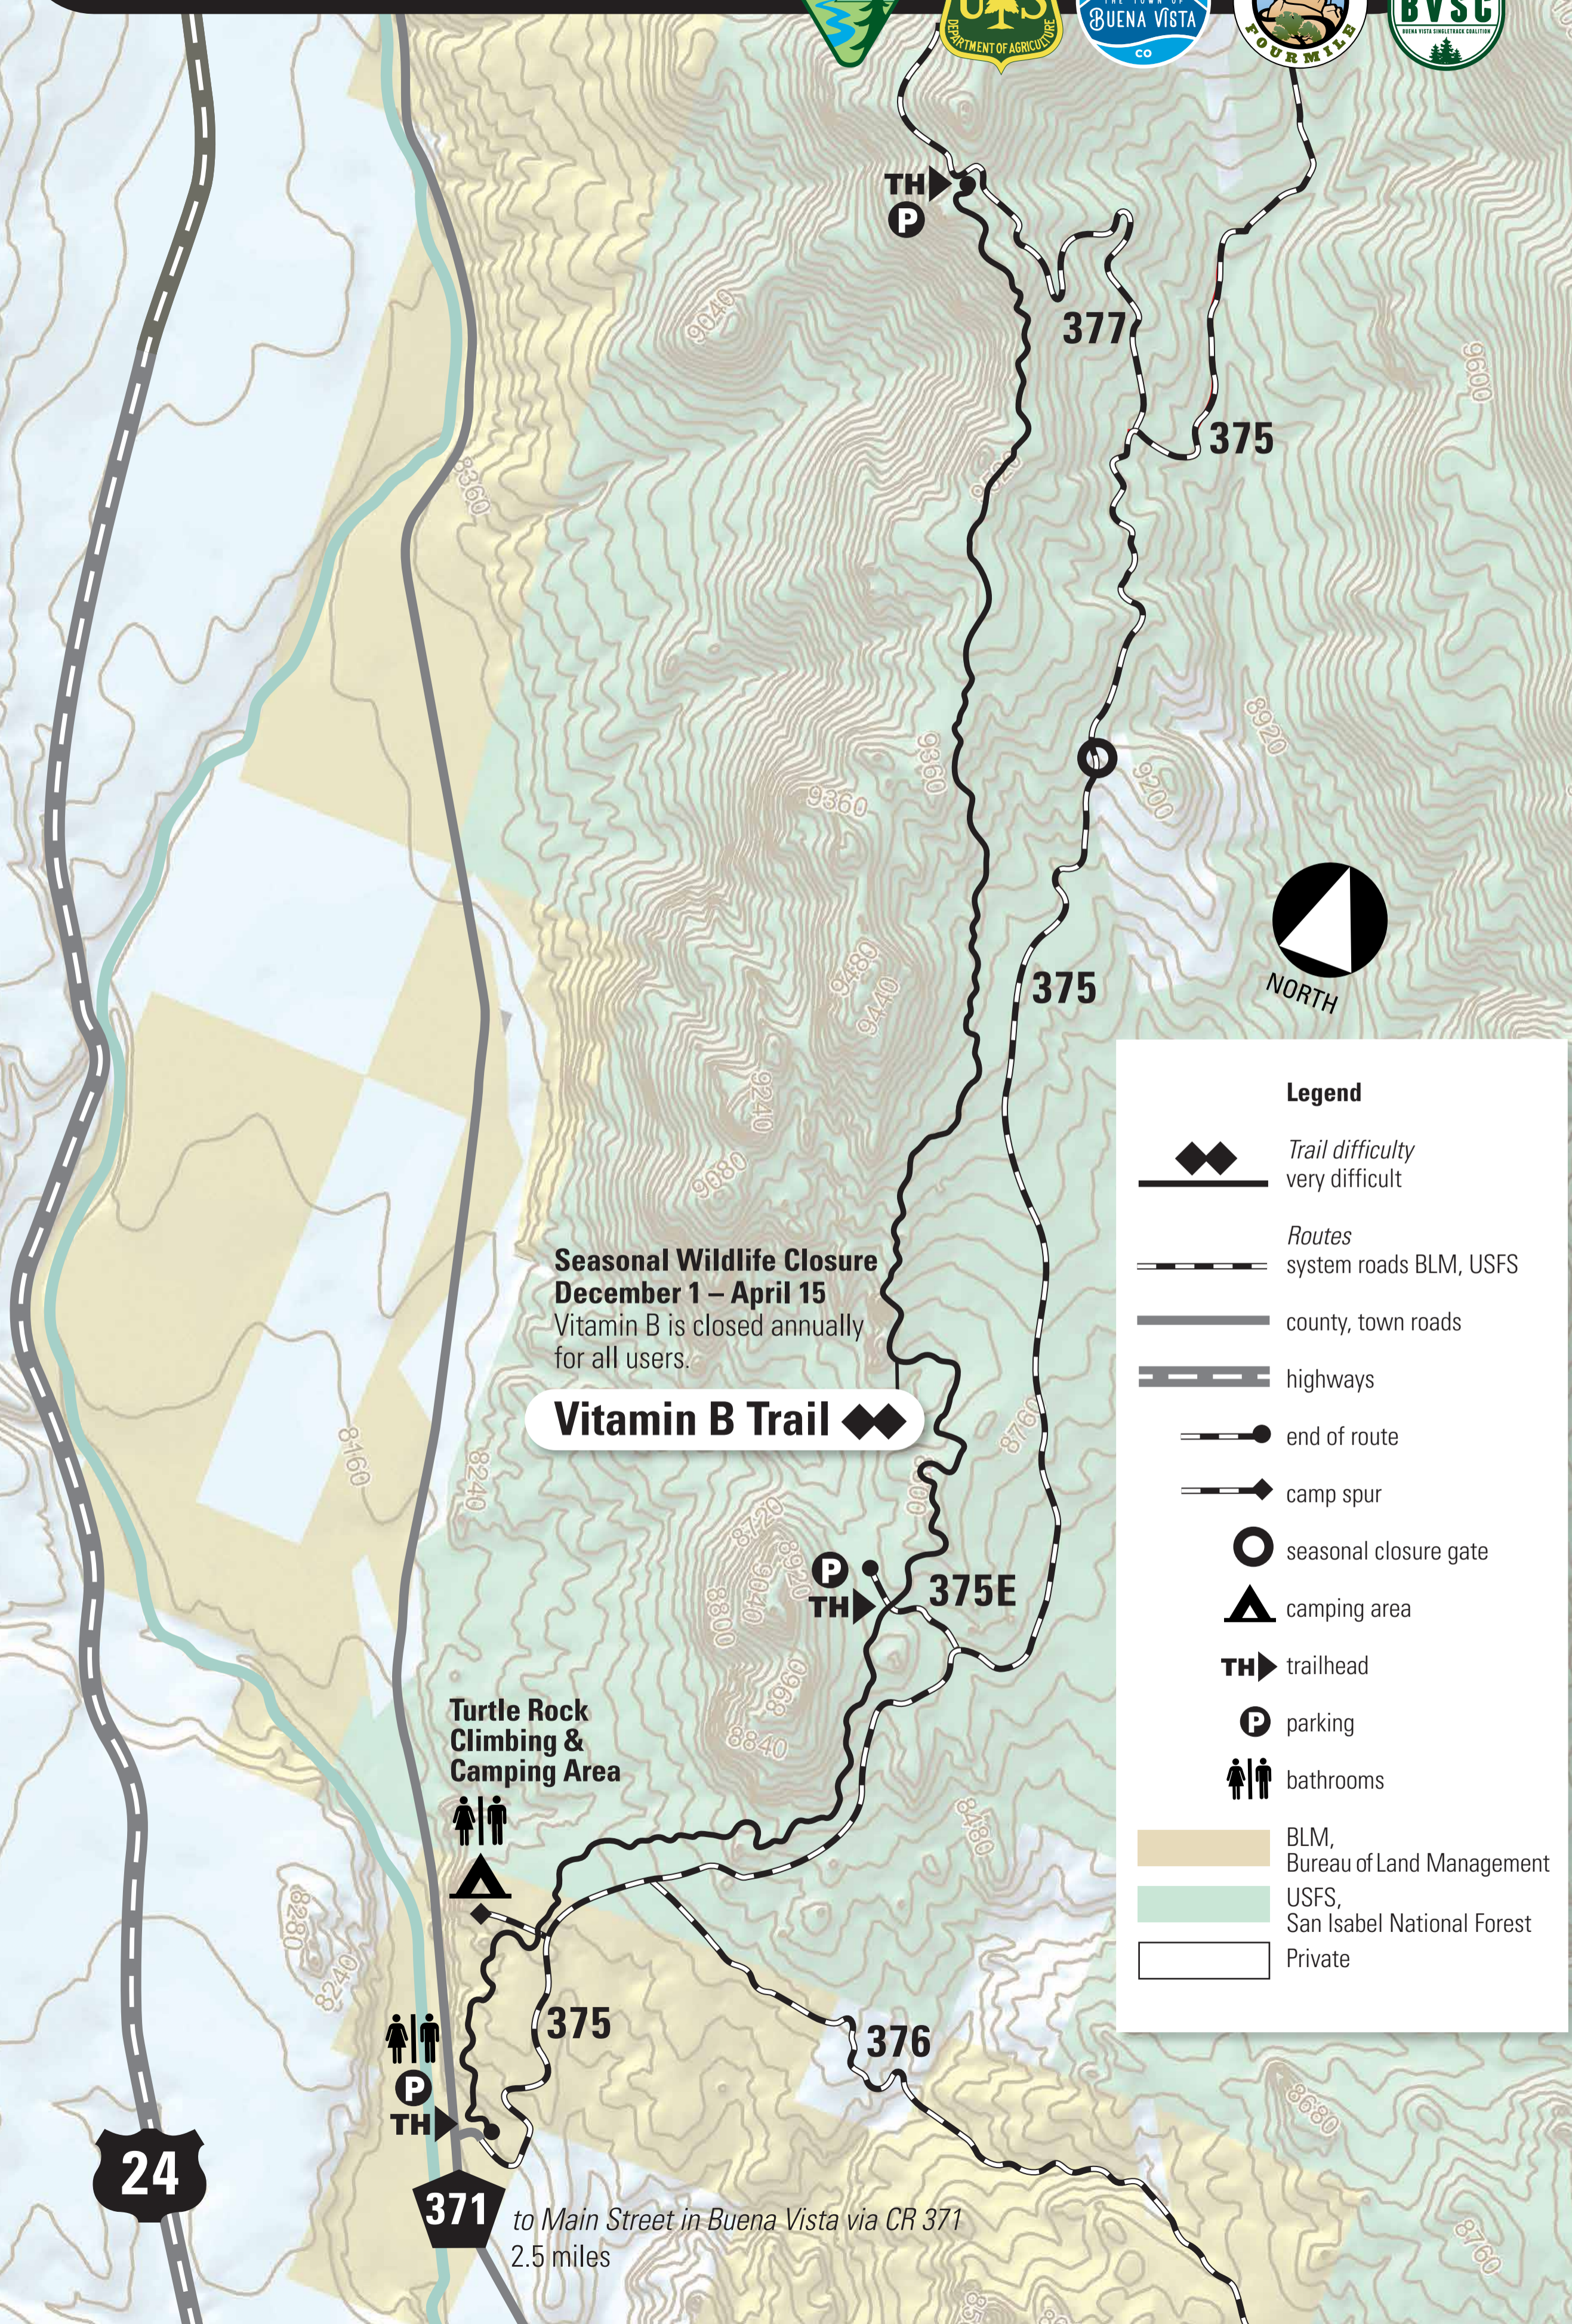

Vitamin B Trail

Legend

- Trail difficulty very difficult
- Routes system roads BLM, USFS
- county, town roads
- highways
- end of route
- camp spur
- seasonal closure gate
- camping area
- trailhead
- parking
- bathrooms
- BLM, Bureau of Land Management
- USFS, San Isabel National Forest
- Private